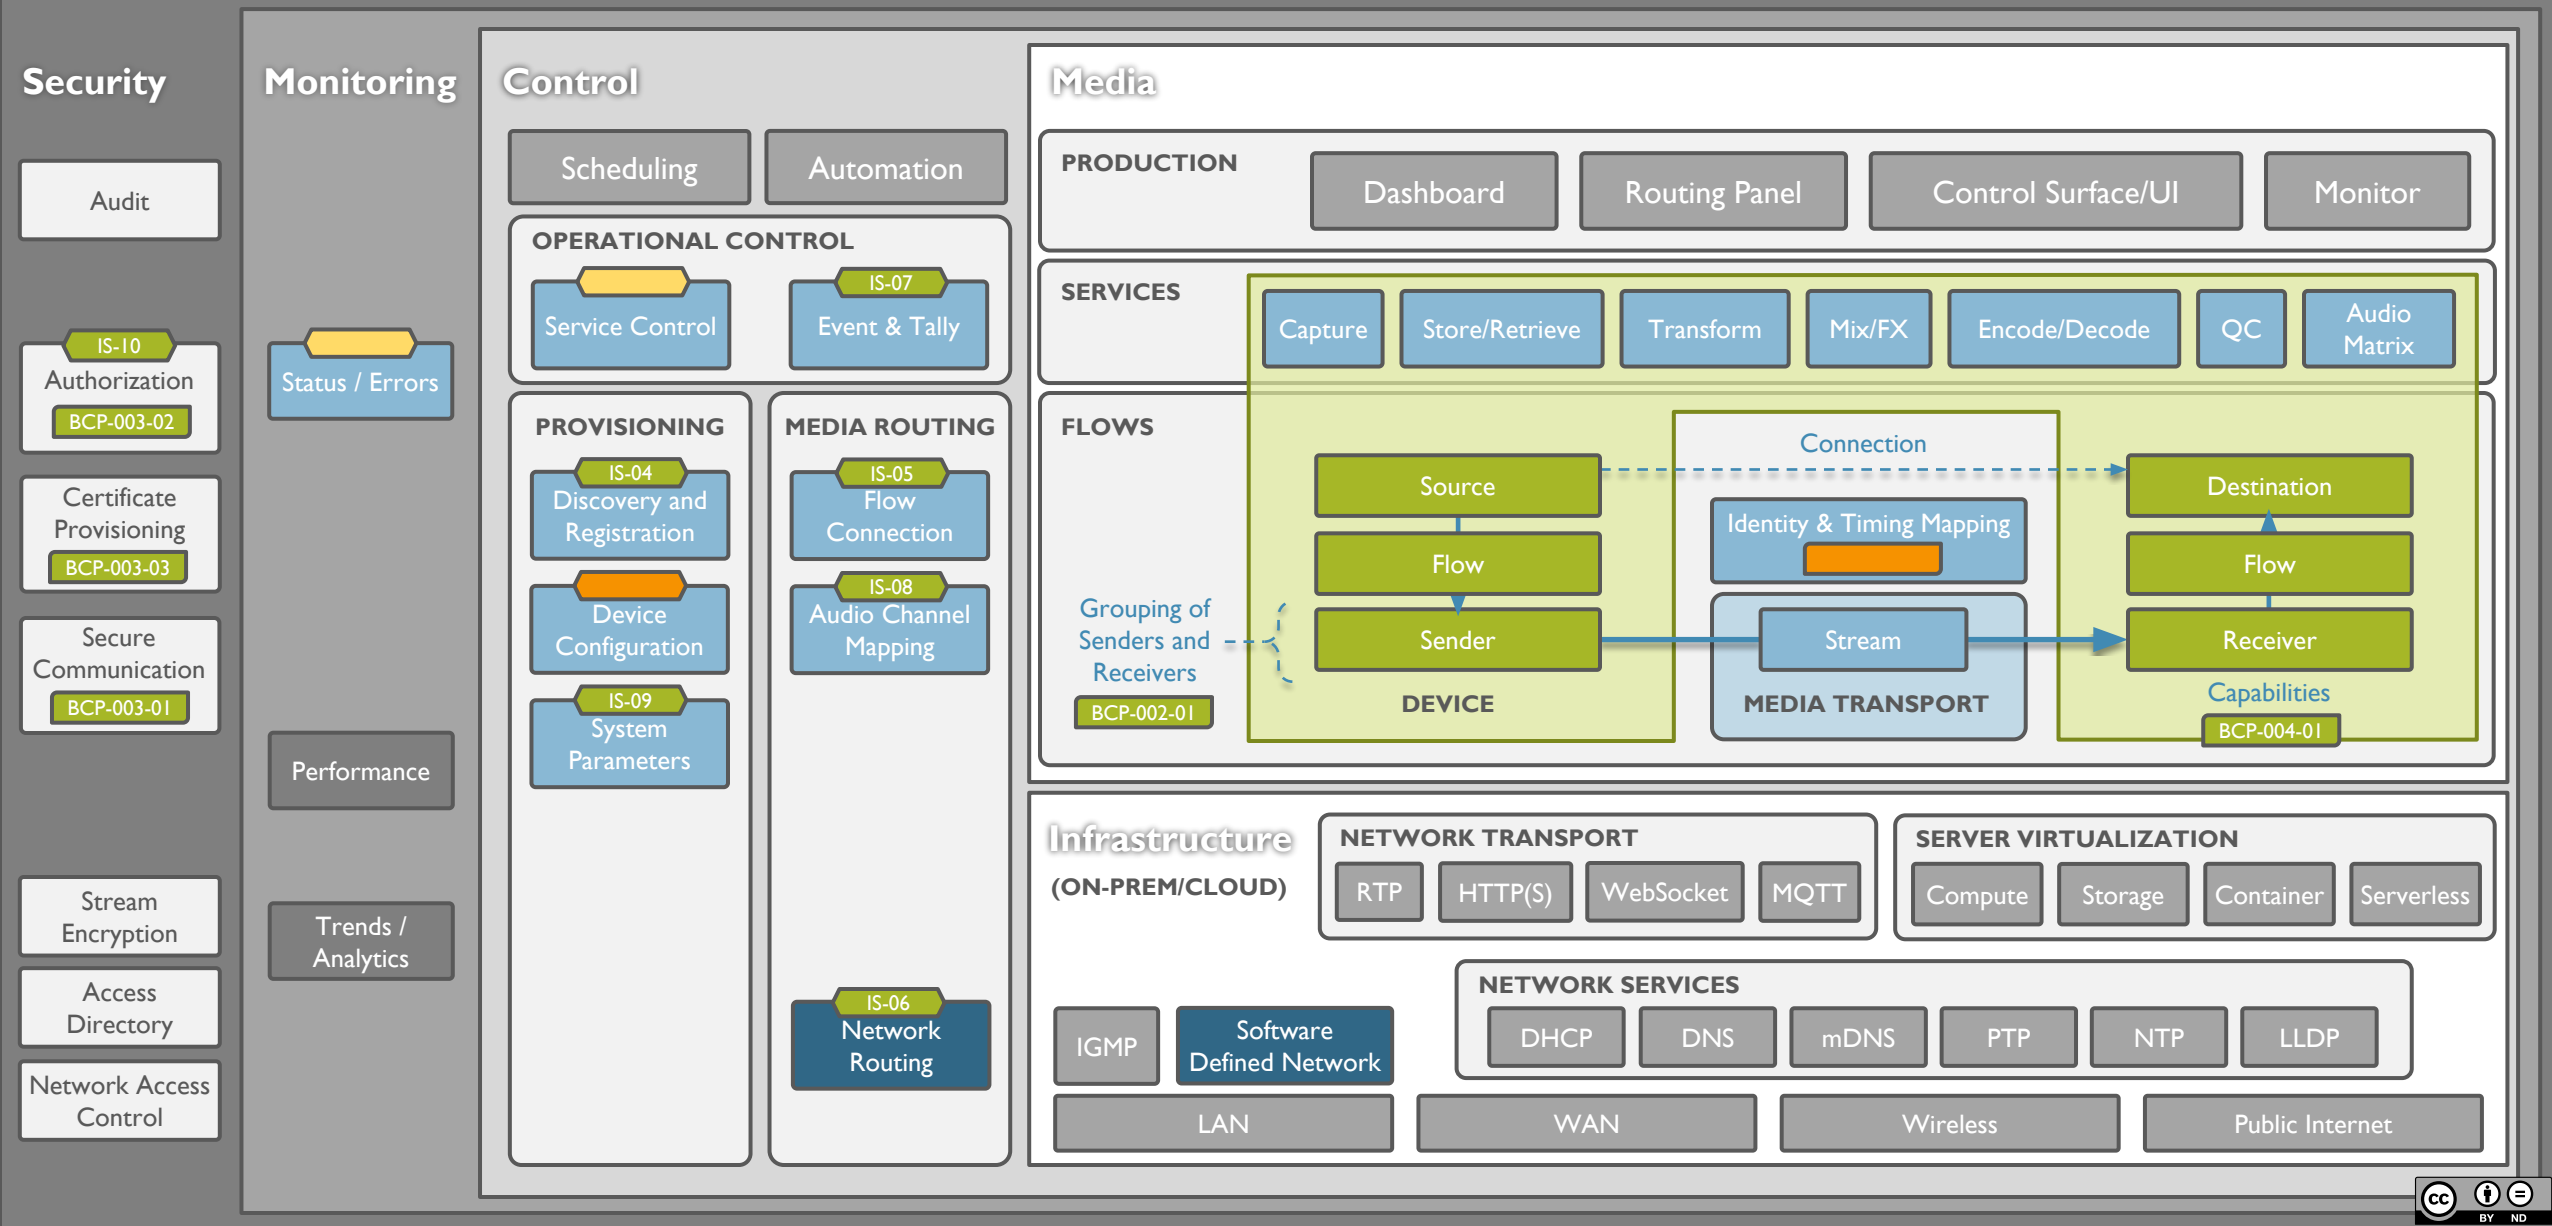

Security

Monitoring

Control

Media

PRODUCTION

OPERATIONAL CONTROL

SERVICES

PROVISIONING

MEDIA ROUTING

FLOWS

DEVICE

MEDIA TRANSPORT

Infrastructure
(ON-PREM/CLOUD)

NETWORK TRANSPORT

SERVER VIRTUALIZATION

NETWORK SERVICES

NMOS COVERAGE

NMOS IN DEVELOPMENT

NMOS FUTURE WORK

INTERFACE SPECIFICATION
 BEST CURRENT PRACTICE