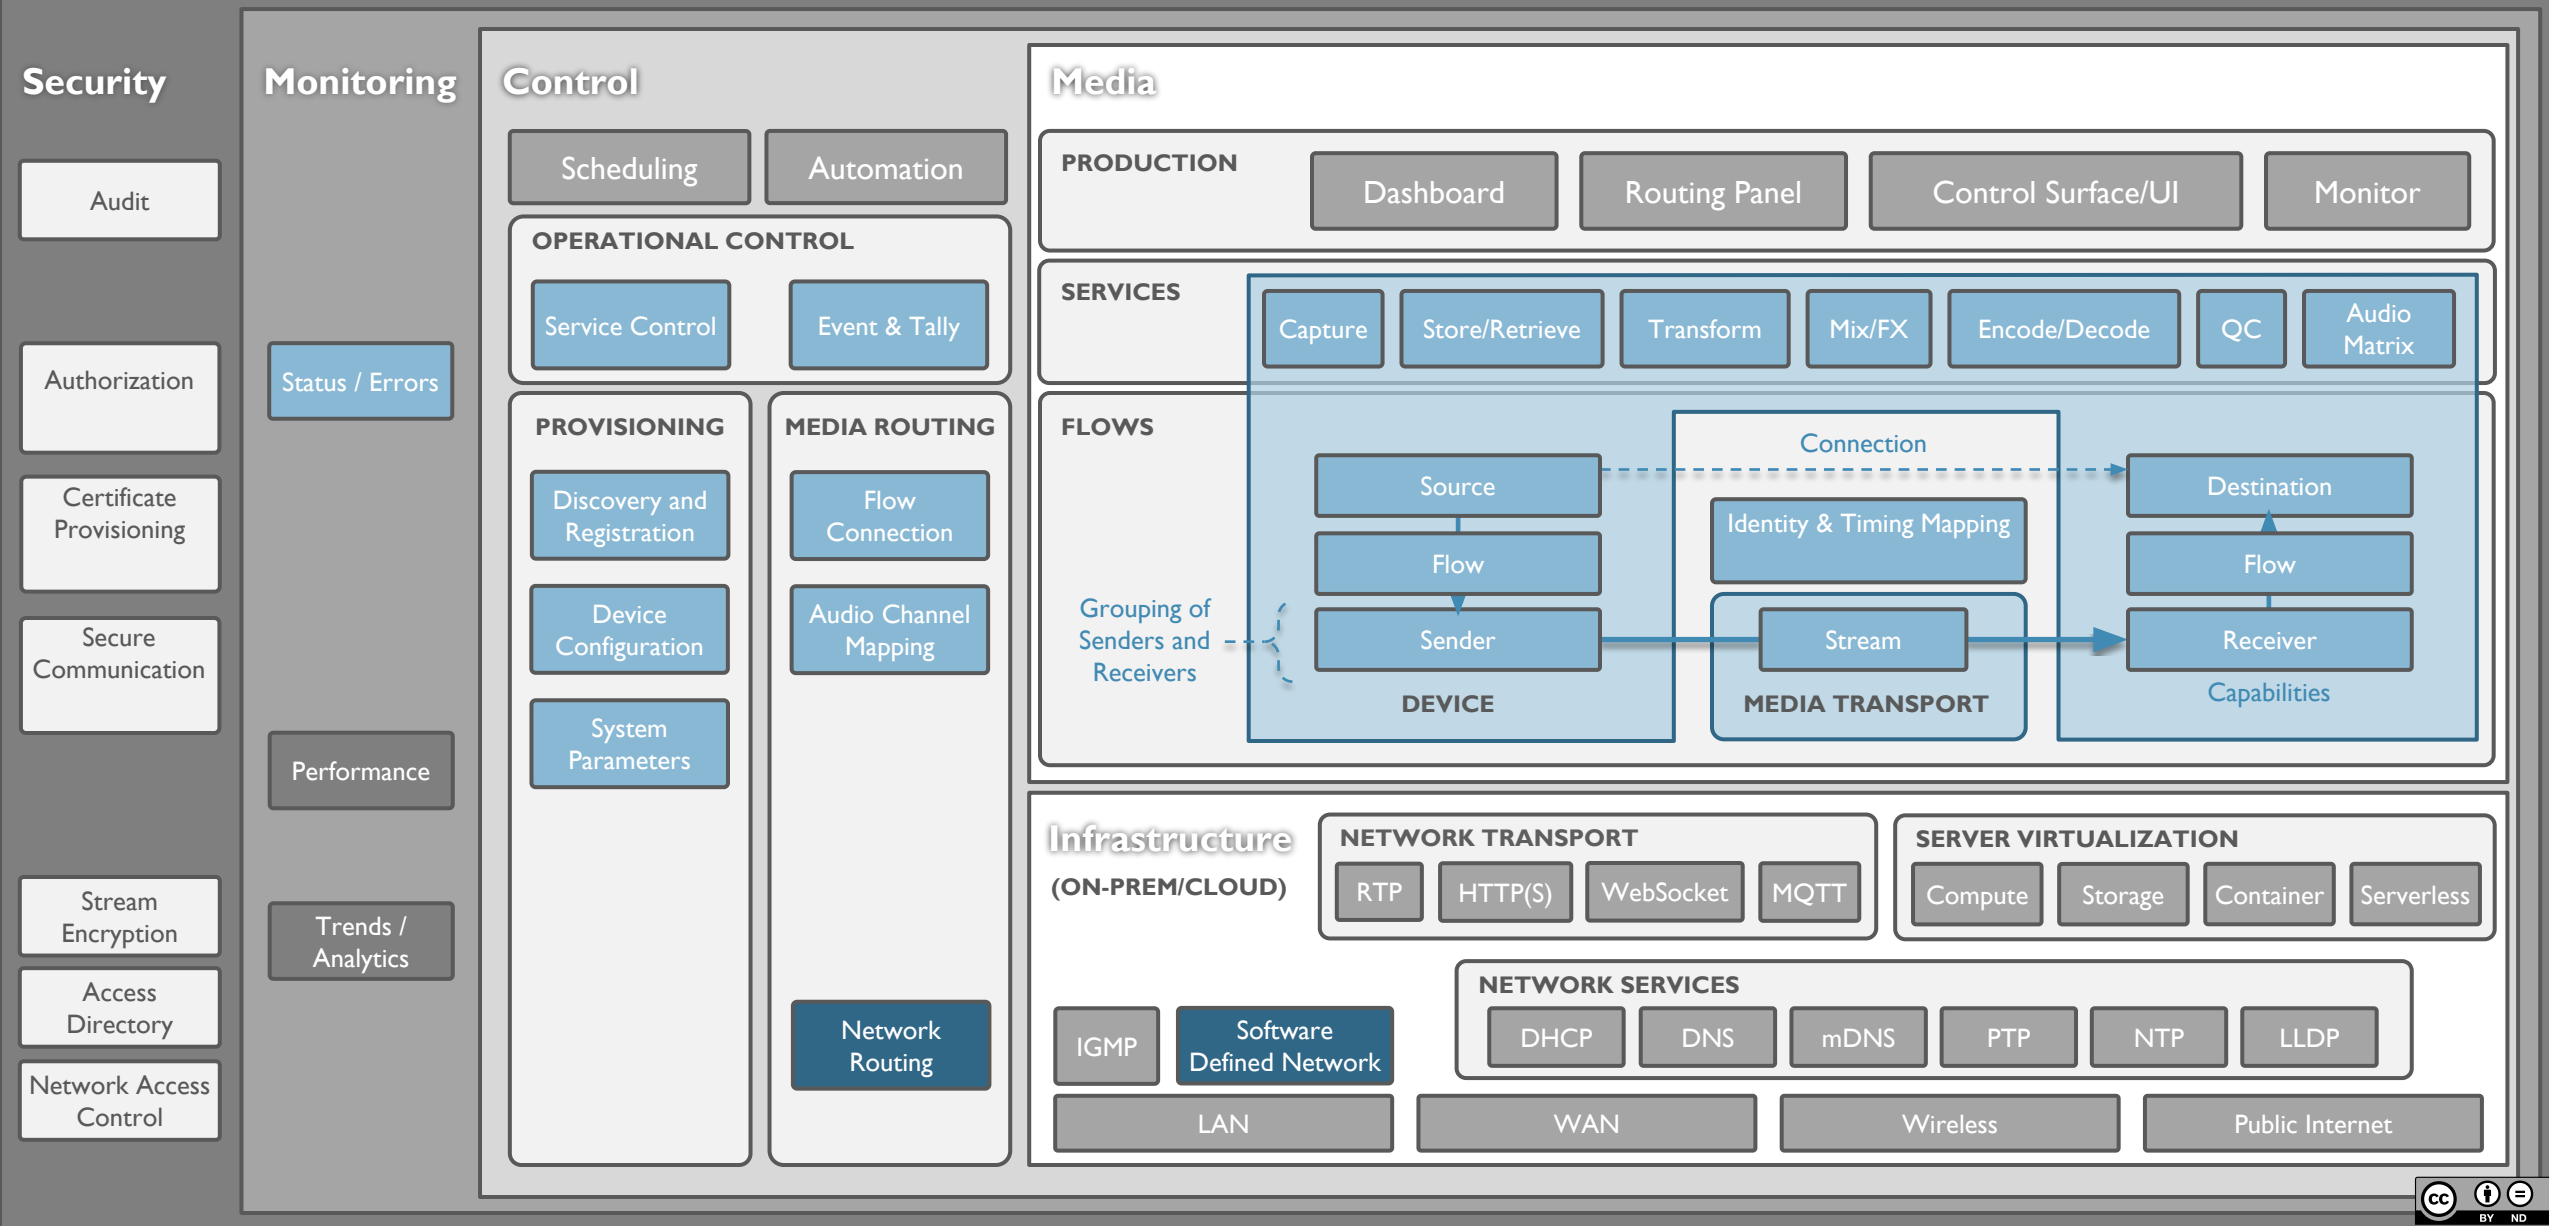

Security

Monitoring

Control

Media

PRODUCTION

OPERATIONAL CONTROL

SERVICES

PROVISIONING

MEDIA ROUTING

FLOWS

DEVICE

MEDIA TRANSPORT

Infrastructure
(ON-PREM/CLOUD)

NETWORK TRANSPORT

SERVER VIRTUALIZATION

NETWORK SERVICES

NMOS COVERAGE

NMOS IN DEVELOPMENT

NMOS FUTURE WORK

INTERFACE SPECIFICATION
 BEST CURRENT PRACTICE